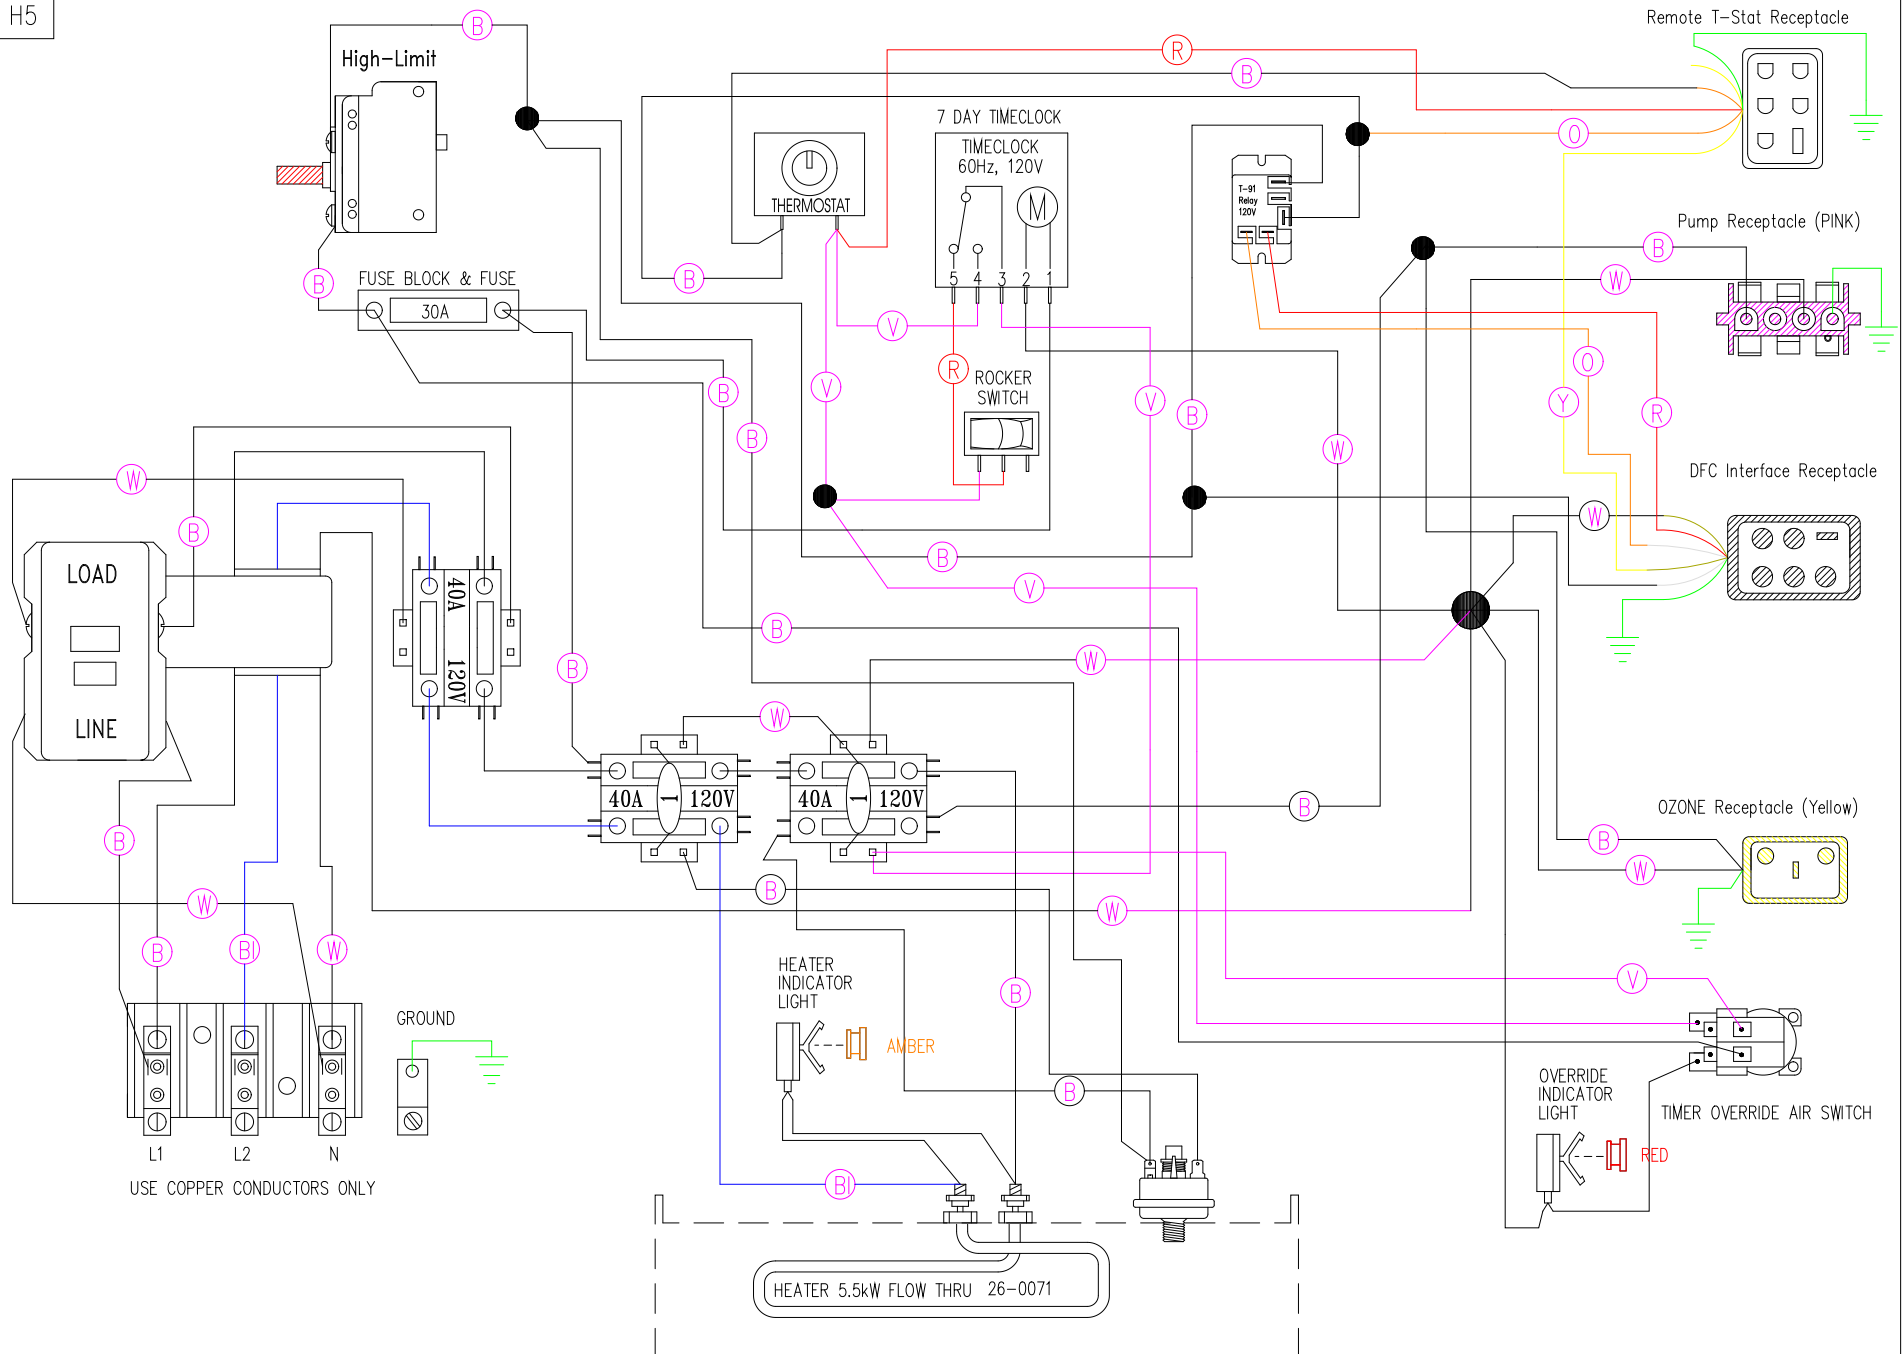

USE COPPER CONDUCTORS ONLY

Manufacture Notes:

Drawn MBS	Rev 1	Wire Color Code B - Black      G - Green Br - Brown    Bl - Blue R - Red        V - Violet O - Orange    W - White Y - Yellow     Gr - Gray
Date 04.21.08		
Diagram No. 1802		

Manufacture Notes:

Drawn MBS	Rev 1	Wire Color Co
Date 04.21.08		B - Black G - Green Br - Brown Bl - Blue R - Red V - Yellow O - Orange W - White Y - Yellow Gr - Grey
Diagram No. 1802		

H5

USE COPPER CONDUCTORS ONLY

Manufacture Notes:

Drawn	Rev	Wire Color Code	
MBS	1	B - Black	G - Green
Date	04.21.08	Br - Brown	Bl - Blue
Diagram No.	1802	R - Red	V - Violet
		O - Orange	W - White
		Y - Yellow	Gr - Gray