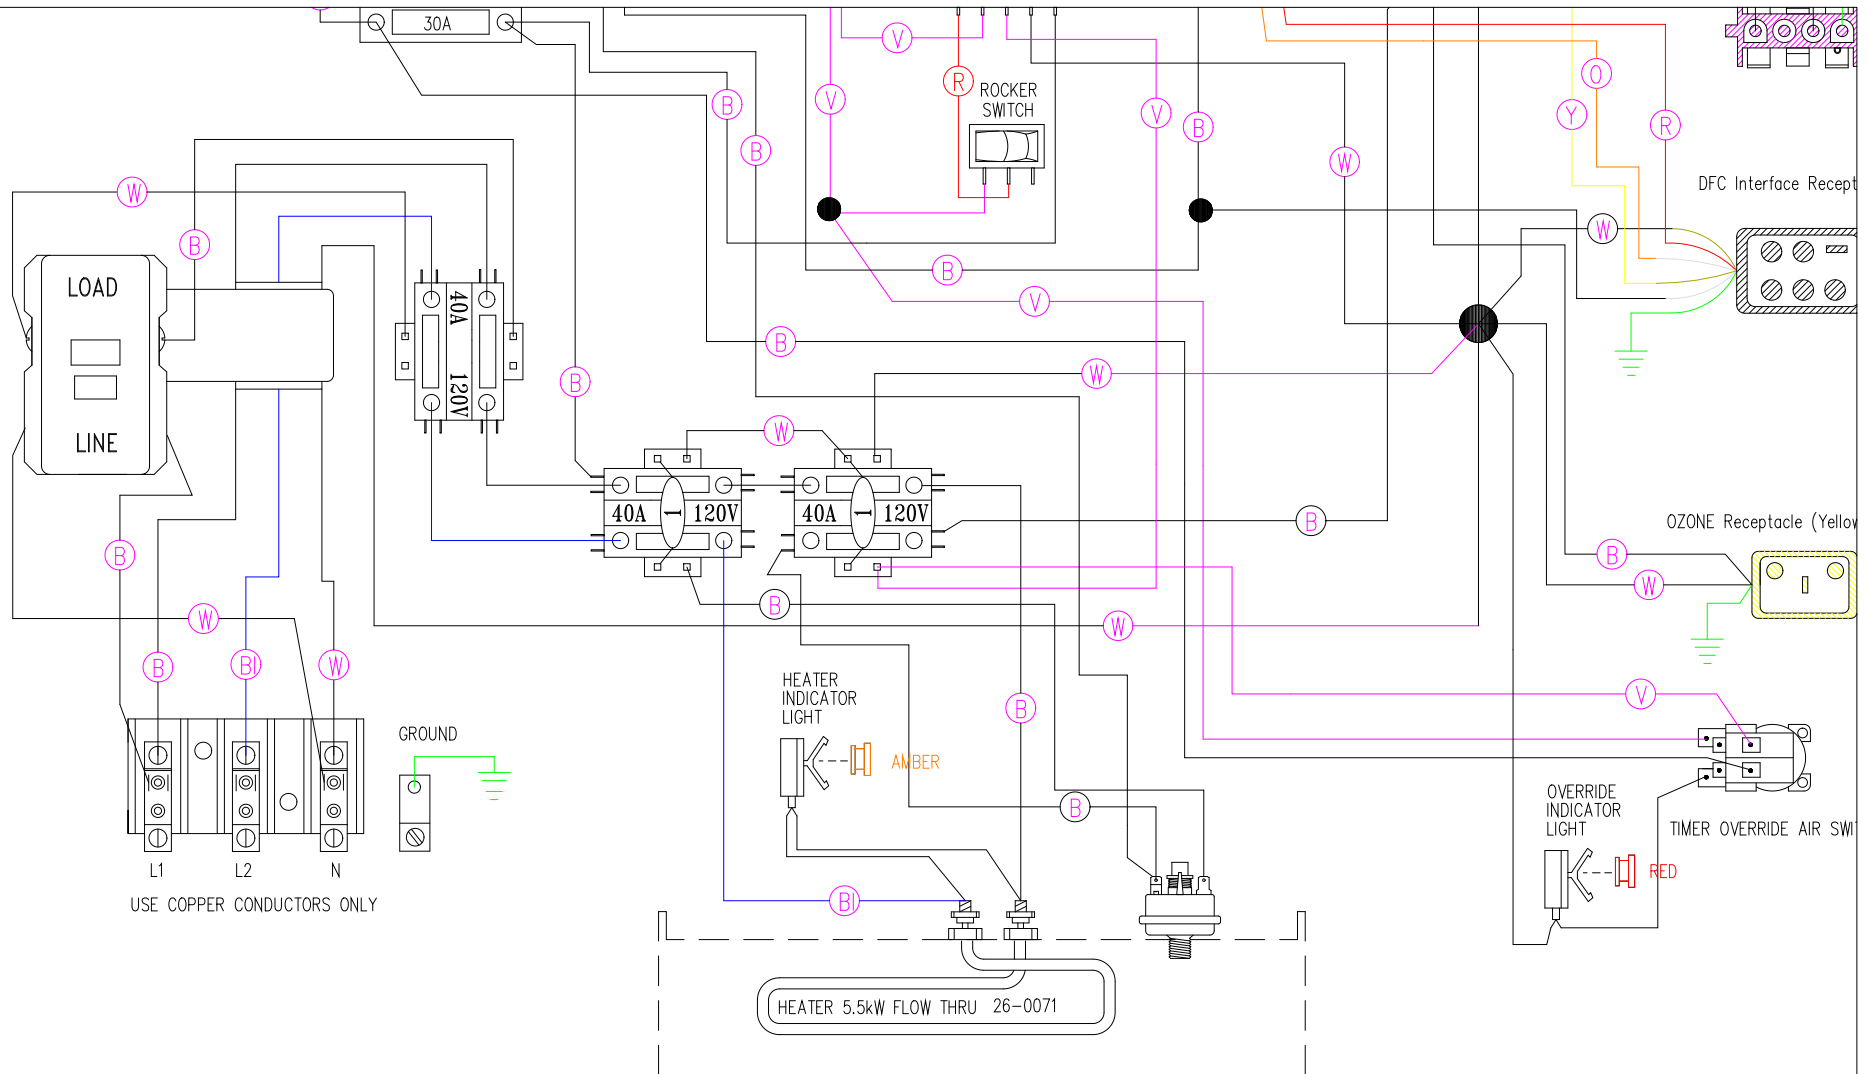

USE COPPER CONDUCTORS ONLY

Manufacture Notes:

Drawn MBS	Rev 1	Wire Color Code B - Black      G - Green Br - Brown    Bl - Blue R - Red        V - Violet O - Orange    W - White Y - Yellow     Gr - Gray
Date 04.21.08		
Diagram No. 1802		

Manufacture Notes:

Drawn MBS	Rev 1	Wire Color Co
Date 04.21.08		B - Black G - Green Br - Brown Bl - Blue R - Red V - Yellow O - Orange W - White Y - Yellow Gr - Grey
Diagram No. 1802		

H5

USE COPPER CONDUCTORS ONLY

Manufacture Notes:

Drawn	Rev	Wire Color Code	
MBS	1	B - Black	G - Green
Date	04.21.08	Br - Brown	Bl - Blue
Diagram No.	1802	R - Red	V - Violet
		O - Orange	W - White
		Y - Yellow	Gr - Gray